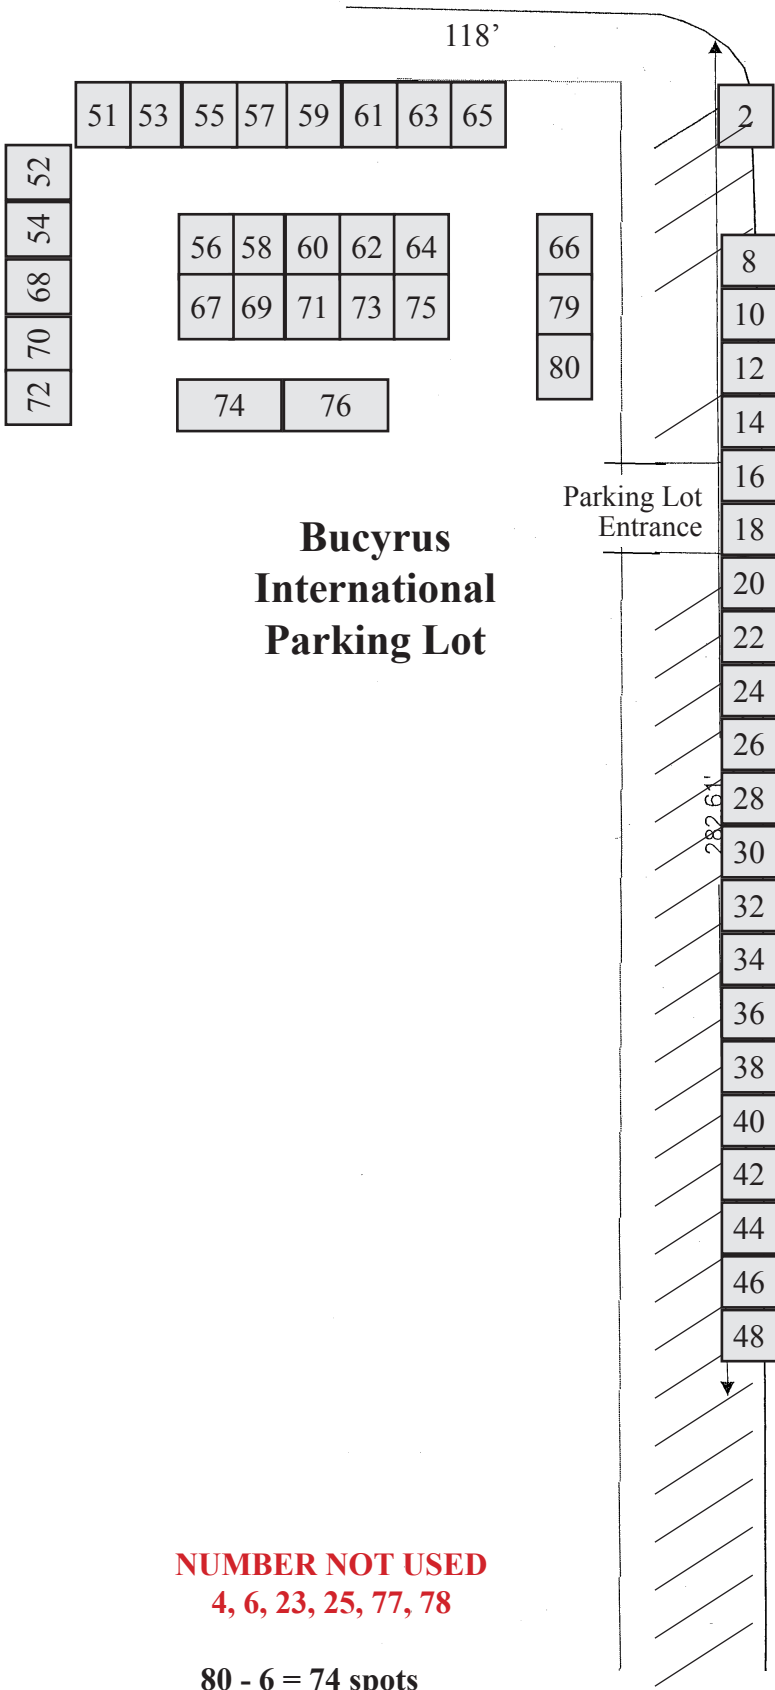

MILWAUKEE AVENUE

**Bucyrus
International
Parking Lot**

NUMBER NOT USED
4, 6, 23, 25, 77, 78

$80 - 6 = 74$ spots

11TH AVE

MADISON AVE